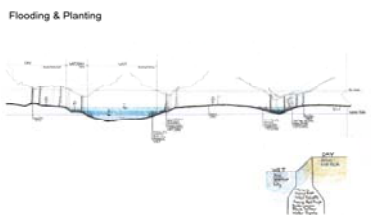

The Neighborhoods of Ponchartrain Park and Gentilly Woods; New Orleans, LA.

Ponchartrain Park and its neighbor, Gentilly Woods, were hit hard by Hurricane Katrina and its aftermath, and Longue Vue is working with the Pontilly Disaster Collaborative to help residents of both neighborhoods rebuild. To move that initiative forward, the Pontchartrain Park + Gentilly Woods Design Weekend brings together former speakers from Longue Vue’s Catherine Brown Memorial Lecture Series; design educators from Louisiana and afar; students from Louisiana State University, the University of Virginia, Tulane University, and Southern University; residents of Ponchartrain Park and Gentilly Woods; and a wide range of experts, advisors, and advocates for rebuilding New Orleans. Our work will build on the Pontilly Neighborhood Association’s master plan and on research by landscape architecture students at the University of Virginia and Louisiana State University. The goal is to develop specific site design strategies that move the master plan toward implementation.